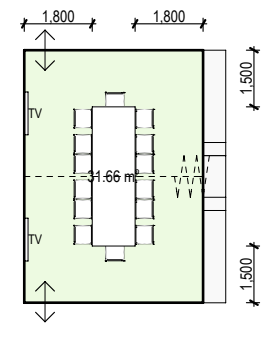

FUNCTION ROOM - 135m2 - OPTION 1

FUNCTION ROOM - 135m2 - OPTION 2

FUNCTION ROOM - 135m2 - OPTION 3

MEETING ROOM - 32m2 - OPTION 1

MEETING ROOM - 32m2 - OPTION 2

STAFF MEETING ROOM - 15m2

Typical Smaller Meeting Rooms from Existing Libraries