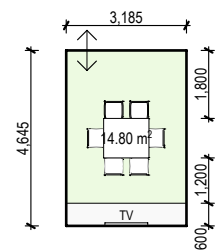

FUNCTION ROOM - 135m2 - OPTION 1

FUNCTION ROOM - 135m2 - OPTION 2

FUNCTION ROOM - 135m2 - OPTION 3

MEETING ROOM - 32m2 - OPTION 1

MEETING ROOM - 32m2 - OPTION 2

STAFF MEETING ROOM - 15m2

Typical Smaller Meeting Rooms from Existing Libraries