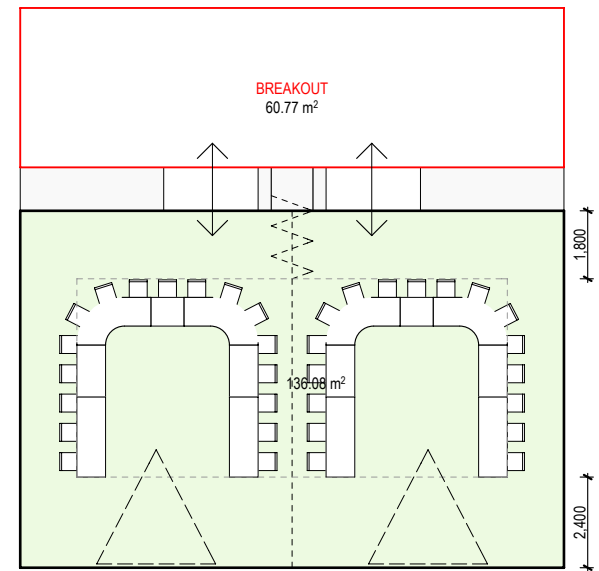

FUNCTION ROOM - 135m2 - OPTION 1

FUNCTION ROOM - 135m2 - OPTION 2

FUNCTION ROOM - 135m2 - OPTION 3

MEETING ROOM - 32m2 - OPTION 1

MEETING ROOM - 32m2 - OPTION 2

STAFF MEETING ROOM - 15m2

Typical Smaller Meeting Rooms from Existing Libraries