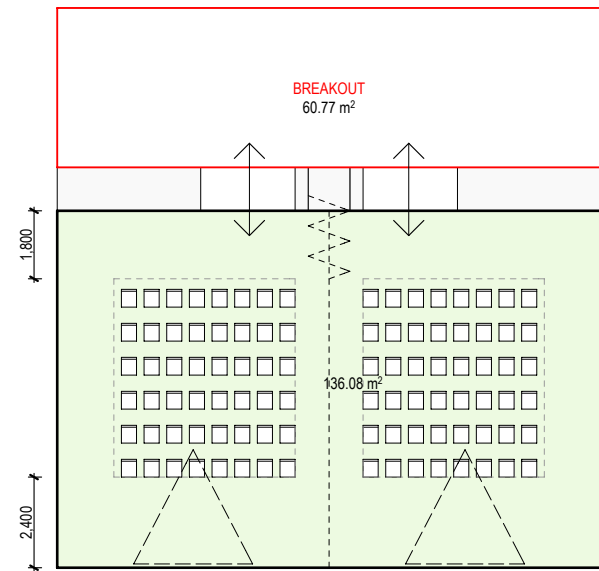

FUNCTION ROOM - 135m2 - OPTION 1

FUNCTION ROOM - 135m2 - OPTION 2

FUNCTION ROOM - 135m2 - OPTION 3

MEETING ROOM - 32m2 - OPTION 1

MEETING ROOM - 32m2 - OPTION 2

STAFF MEETING ROOM - 15m2

Typical Smaller Meeting Rooms from Existing Libraries