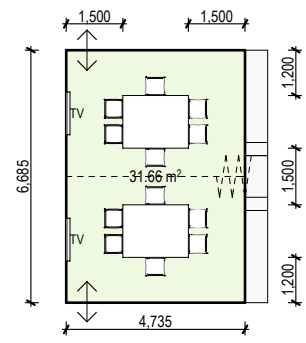

FUNCTION ROOM - 135m2 - OPTION 1

FUNCTION ROOM - 135m2 - OPTION 2

FUNCTION ROOM - 135m2 - OPTION 3

MEETING ROOM - 32m2 - OPTION 1

MEETING ROOM - 32m2 - OPTION 2

STAFF MEETING ROOM - 15m2

Typical Smaller Meeting Rooms from Existing Libraries